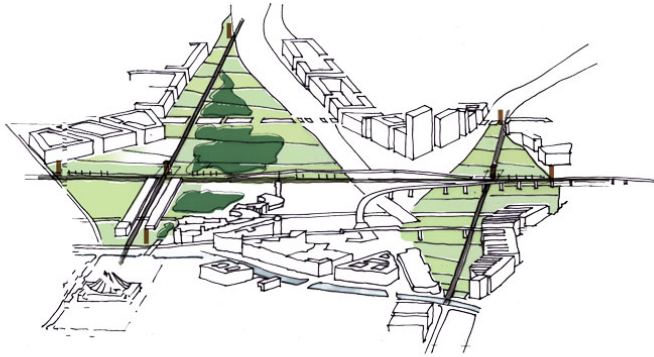

Competition Gleisdreieck, Berlin (GER)

project **Open competition for landscape ideas and realisation competition for „Park auf dem Gleisdreieck“** contracting authority **Land Berlin, represented by the Senatsverwaltung für Stadtentwicklung** planning **WW+ architektur + management sàrl (LUX)**

Compendium

The aim of the competition for the „Park auf dem Gleisdreieck in Berlin“ is the reconnection of an area into the city structure, which was taken out of its context since the middle of the 19th century.

The two level competition consists of making a gentle concept of the whole 42 ha. Emphasis of the work is the future „Park auf dem Gleisdreieck“.

view + floor plan